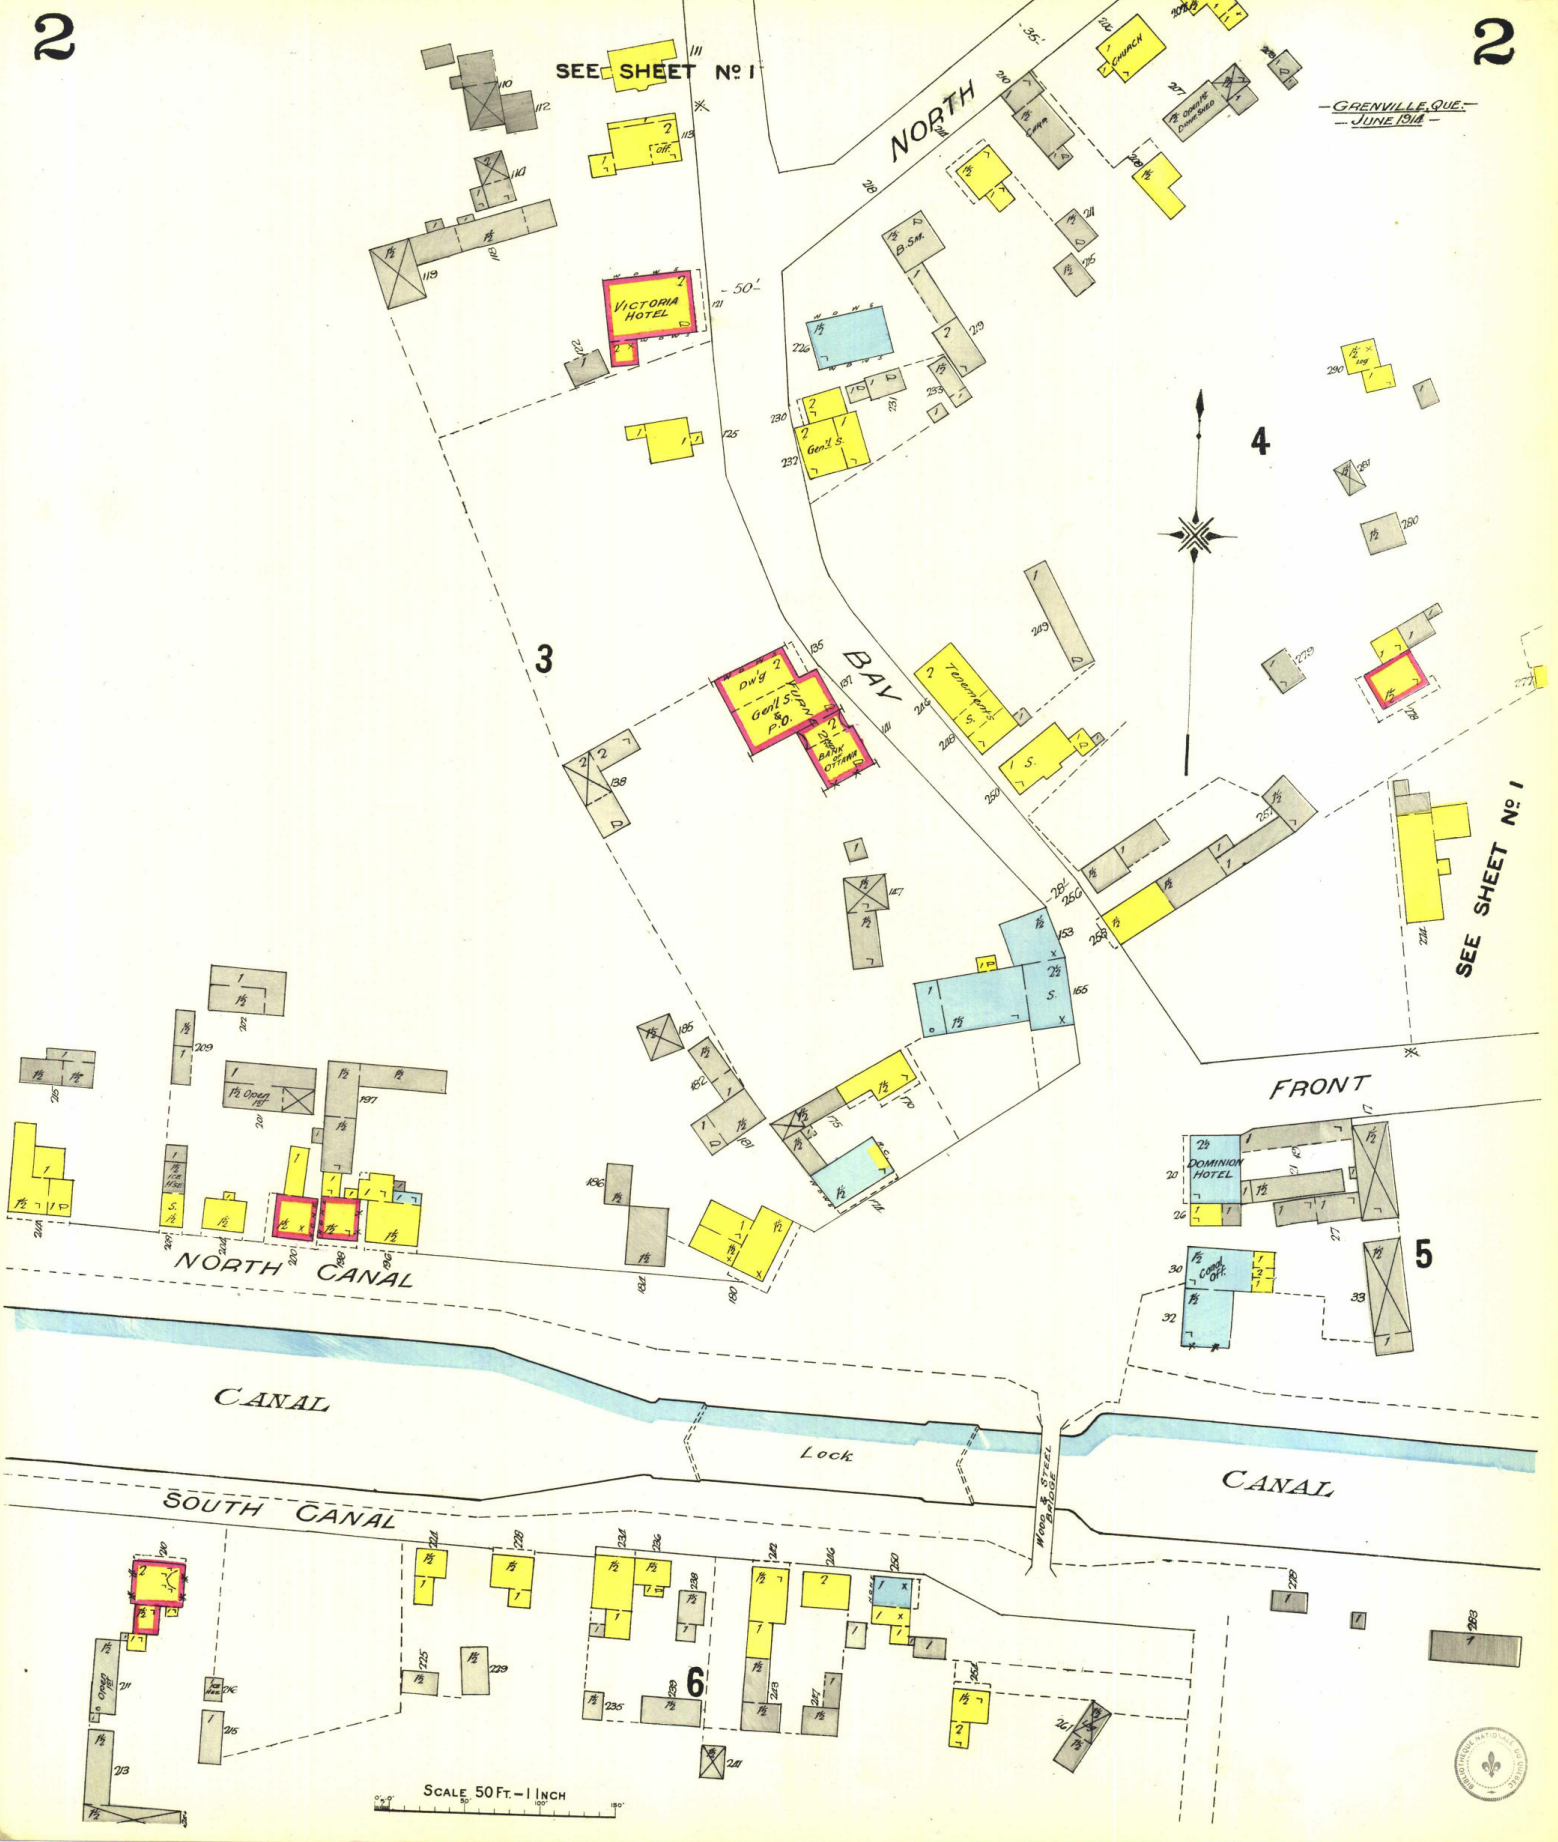

GRENVILLE, QUE.
JUNE 1944

SEE SHEET No 1

SEE SHEET No 1

SCALE 50 FT. = 1 INCH